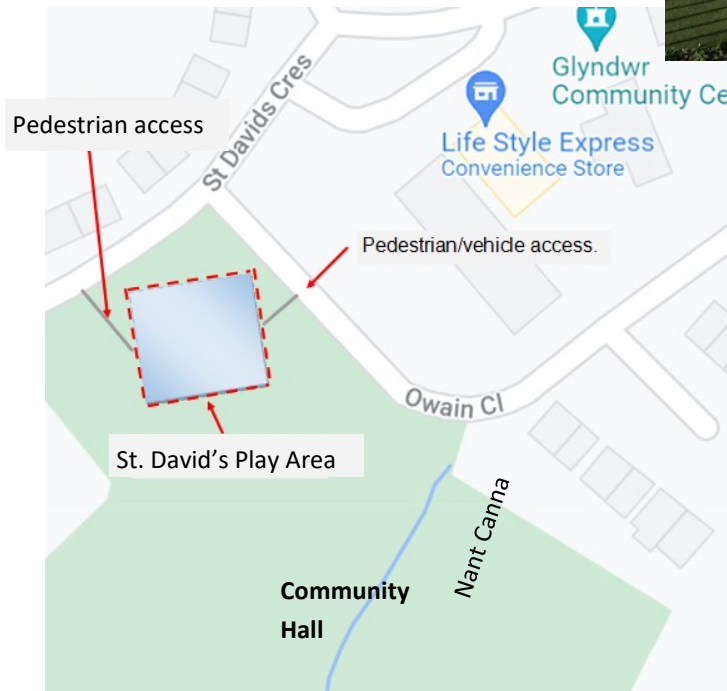

ST DAVID'S CRESCENT PLAY AREA - The play area today

The Vale of Glamorgan Council has allocated funding to upgrade the play area next to St. David's Crescent/ Owain Close. The Council is seeking the views of local residents regarding the proposed works.

ST DAVID'S CRESCENT PLAY AREA

The proposal would be to transform the play area, by removing existing play equipment and surfacing, and replacing it with new.

The Council invites the views and opinions of local residents to help develop enhancements for this area.