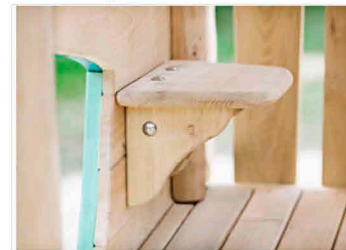

Quality that lasts

All Organic Robinia products by KOMPAN are made of 100% Robinia wood from sustainable European sources. On request it can be supplied with FSC® Certified (FSC® C004450) Robinia wood.