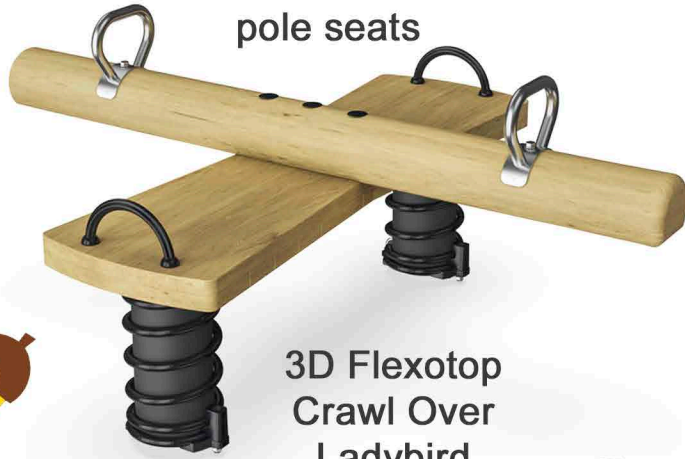

THE WILD GARDEN OVERVIEW

100%
ACCESSIBLE
PLAYZONE

SAFETY SURFACING FOR
ACCESS TO ALL EQUIPMENT

'WOW
THERE'S SO MUCH TO DO!'

'FUN WITH NATURE'

WHAT'S IN THIS VIEW?

- 5X SWINGS — TODDLER AND JUNIOR SWINGS
- ROBINIA TODDLER AND JUNIOR MULTIPLAY'S
- WHEELCHAIR ROUNDABOUT
- SPRINGERS WITH SUPPORTS X2 AND A 4 SEAT SEESAW
- PLAY PANELS, 3D HALF SPHERES AND FLOOR FEATURES/GAMES
- RUBBER MULCH SENSORY ZONE WITH TACTILE, SIGHT AND SOUND PLAY FEATURES

THE PRODUCTS

SLIDE, SWING, SPRING, CLIMB, SPIN, ADVENTURE

Robinia
JUNIOR MULTIPLAY
TOWER

JUNIOR SWINGS

2x Flat Seat Swings
1x Green Shell Nest Seat
Swing - with handgrips and
non slip rubber edge

INCLUSIVE WHEELCHAIR
ROUNABOUT
with wide seat and handle
bars/backrest. Flush access
for wheelchairs/prams

Robinia Four Seat
Seesaw

With 4 handle
bars, 2x wide flat
seats and 2x
pole seats

3D Flexotop
Crawl Over
Ladybird

Kaleidoscope
Spinning Colour
Panel

Frog Tile
Slide Panel

Virtoso Shake
Rattle and Role
Wheel