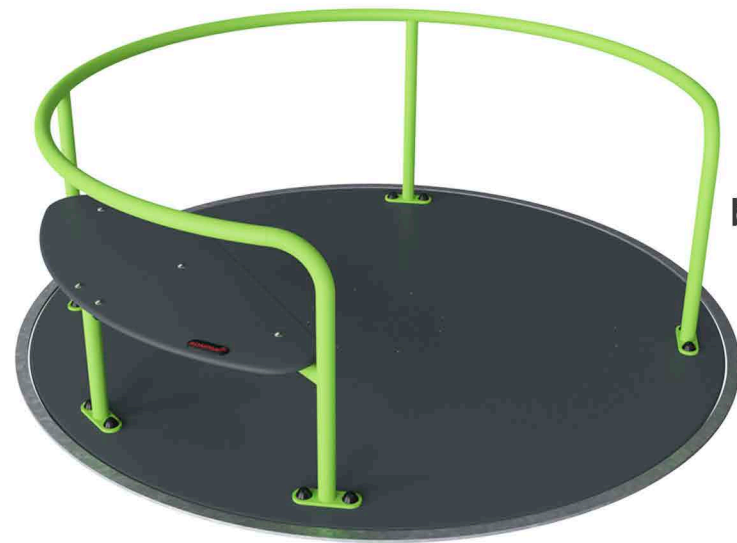

THE WILD GARDEN OVERVIEW

100%
ACCESSIBLE
PLAYZONE

SAFETY SURFACING FOR
ACCESS TO ALL EQUIPMENT

'WOW
THERE'S SO MUCH TO DO!'

'FUN WITH NATURE'

WHAT'S IN THIS VIEW?

- 5X SWINGS — TODDLER AND JUNIOR SWINGS
- ROBINIA TODDLER AND JUNIOR MULTIPLAY'S
- WHEELCHAIR ROUNDABOUT
- SPRINGERS WITH SUPPORTS X2 AND A 4 SEAT SEESAW
- PLAY PANELS, 3D HALF SPHERES AND FLOOR FEATURES/GAMES
- RUBBER MULCH SENSORY ZONE WITH TACTILE, SIGHT AND SOUND PLAY FEATURES

THE PRODUCTS

SLIDE, SWING, SPRING, CLIMB, SPIN, ADVENTURE

Robinia
JUNIOR MULTIPLAY
TOWER

JUNIOR SWINGS

2x Flat Seat Swings
1x Green Shell Nest Seat
Swing - with handgrips and
non slip rubber edge

INCLUSIVE WHEELCHAIR
ROUNABOUT
with wide seat and handle
bars/backrest. Flush access
for wheelchairs/prams

Robinia Four Seat
Seesaw

With 4 handle
bars, 2x wide flat
seats and 2x
pole seats

3D Flexotop
Crawl Over
Ladybird

Kaleidoscope
Spinning Colour
Panel

Frog Tile
Slide Panel

Virtoso Shake
Rattle and Role
Wheel

Ladybird
Springer with
Side Support
and Handle Bar

Robinia
TODDLER MULTIPLAY

Inclusive Play
YOU AND ME SWING
CRADLE SWING

Swan Springer
with Backrest

Themed Floor
Thermographics and
Games

WHAT DO I FEATURE?