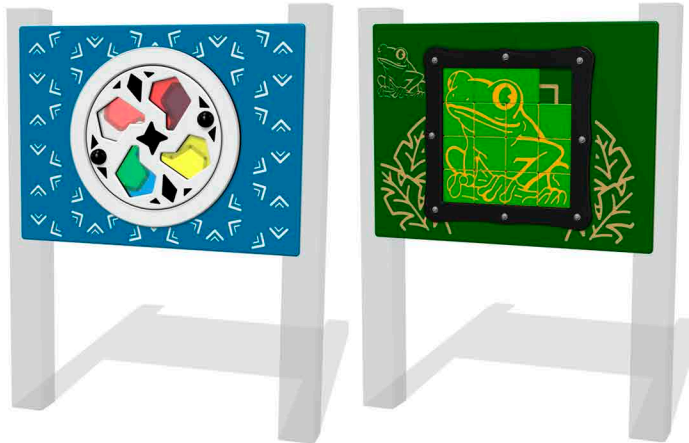

Robinia Four Seat
Seesaw

With 4 handle
bars, 2x wide flat
seats and 2x
pole seats

3D Flexotop
Crawl Over
Ladybird

Kaleidoscope
Spinning Colour
Panel

Frog Tile
Slide Panel

Virtoso Shake
Rattle and Role
Wheel

Ladybird
Springer with
Side Support
and Handle Bar

Robinia
TODDLER MULTIPLAY

Inclusive Play
YOU AND ME SWING
CRADLE SWING

Swan Springer
with Backrest

Themed Floor
Thermographics and
Games

WHAT DO I FEATURE?