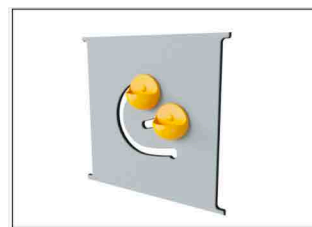

Panels of 19mm EcoCore™. EcoCore™ is a highly durable, eco friendly material, which is not only recyclable after use, but also consists of a core produced from 100% recycled material.

Toddler Multiplay Tower with Inclusive Play