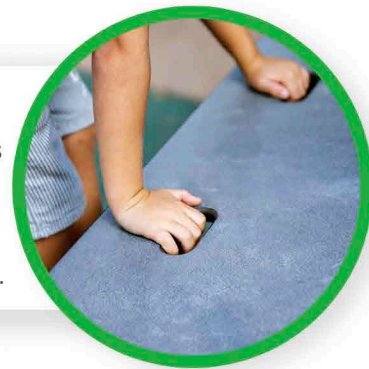

THE PRODUCTS

SLIDE, SWING, SPRING, CLIMB, SPIN, ADVENTURE

The product/activities are preassembled from the factory to ensure all safety requirements are considered.

The hardware is made of stainless steel or galvanised steel to ensure durable connections with a high corrosion resistance.

Robinia Junior Multiplay Tower with DDA access stairs

Inclusive Grips

All of our DDA stair products feature slots around the platform to help children to pull themselves up or crawl along, no matter their ability.

Quality that lasts

All Organic Robinia products by KOMPAN are made of 100% Robinia wood from sustainable European sources. On request it can be supplied with FSC® Certified (FSC® C004450) Robinia wood.

The paint used for coloured components is water based environmental friendly with excellent UV resistance. The paint is in compliance with EN 71 Part 3.

The Robinia products are designed with a KOMPAN colour concept with a number of different standard colours. The wood can also be supplied as untreated or with brown painted with a pigment that maintains the wood colour.

WHAT DO I FEATURE?

INCLUSIVE PLAY

SLIDING

CLIMBING

SPINNING

AGILITY

CRAWLING

ROLE PLAY

GROUP PLAY

NATURE PLAY

SHADE

TACTILE NATURAL MATERIALS