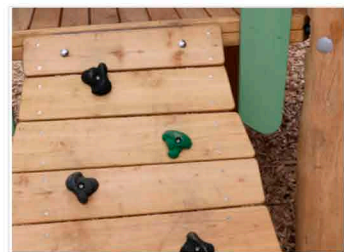

THE WILD GARDEN OVERVIEW

100%
ACCESSIBLE
PLAYZONE

SAFETY SURFACING FOR
ACCESS TO ALL EQUIPMENT

'WOW
THERE'S SO MUCH TO DO!'

'FUN WITH NATURE'

WHAT'S IN THIS VIEW?

- 5X SWINGS — TODDLER AND JUNIOR SWINGS
- ROBINIA TODDLER AND JUNIOR MULTIPLAY'S
- WHEELCHAIR ROUNDABOUT
- SPRINGERS WITH SUPPORTS X2 AND A 4 SEAT SEESAW
- PLAY PANELS, 3D HALF SPHERES AND FLOOR FEATURES/GAMES
- RUBBER MULCH SENSORY ZONE WITH TACTILE, SIGHT AND SOUND PLAY FEATURES

4 SEAT ROBINIA SEESAW
SWAN SPRINGER AND LADYBIRD SPRINGERS WITH BACK OR SIDE SUPPORTS
ROBINIA JUNIOR MULTIPLAY UNIT
WHEELCHAIR ROUNDABOUT

'I LOVE THE
SPIDER CLIMBING
NET!'

THE POND
LIFE ZONE

THE PRODUCTS

SLIDE, SWING, SPRING, CLIMB, SPIN, ADVENTURE

HIGH SLIDE

CURLY CLIMBER POLE

The product/activities are preassembled from the factory to ensure all safety requirements are considered.

The hardware is made of stainless steel or galvanised steel to ensure durable connections with a high corrosion resistance.