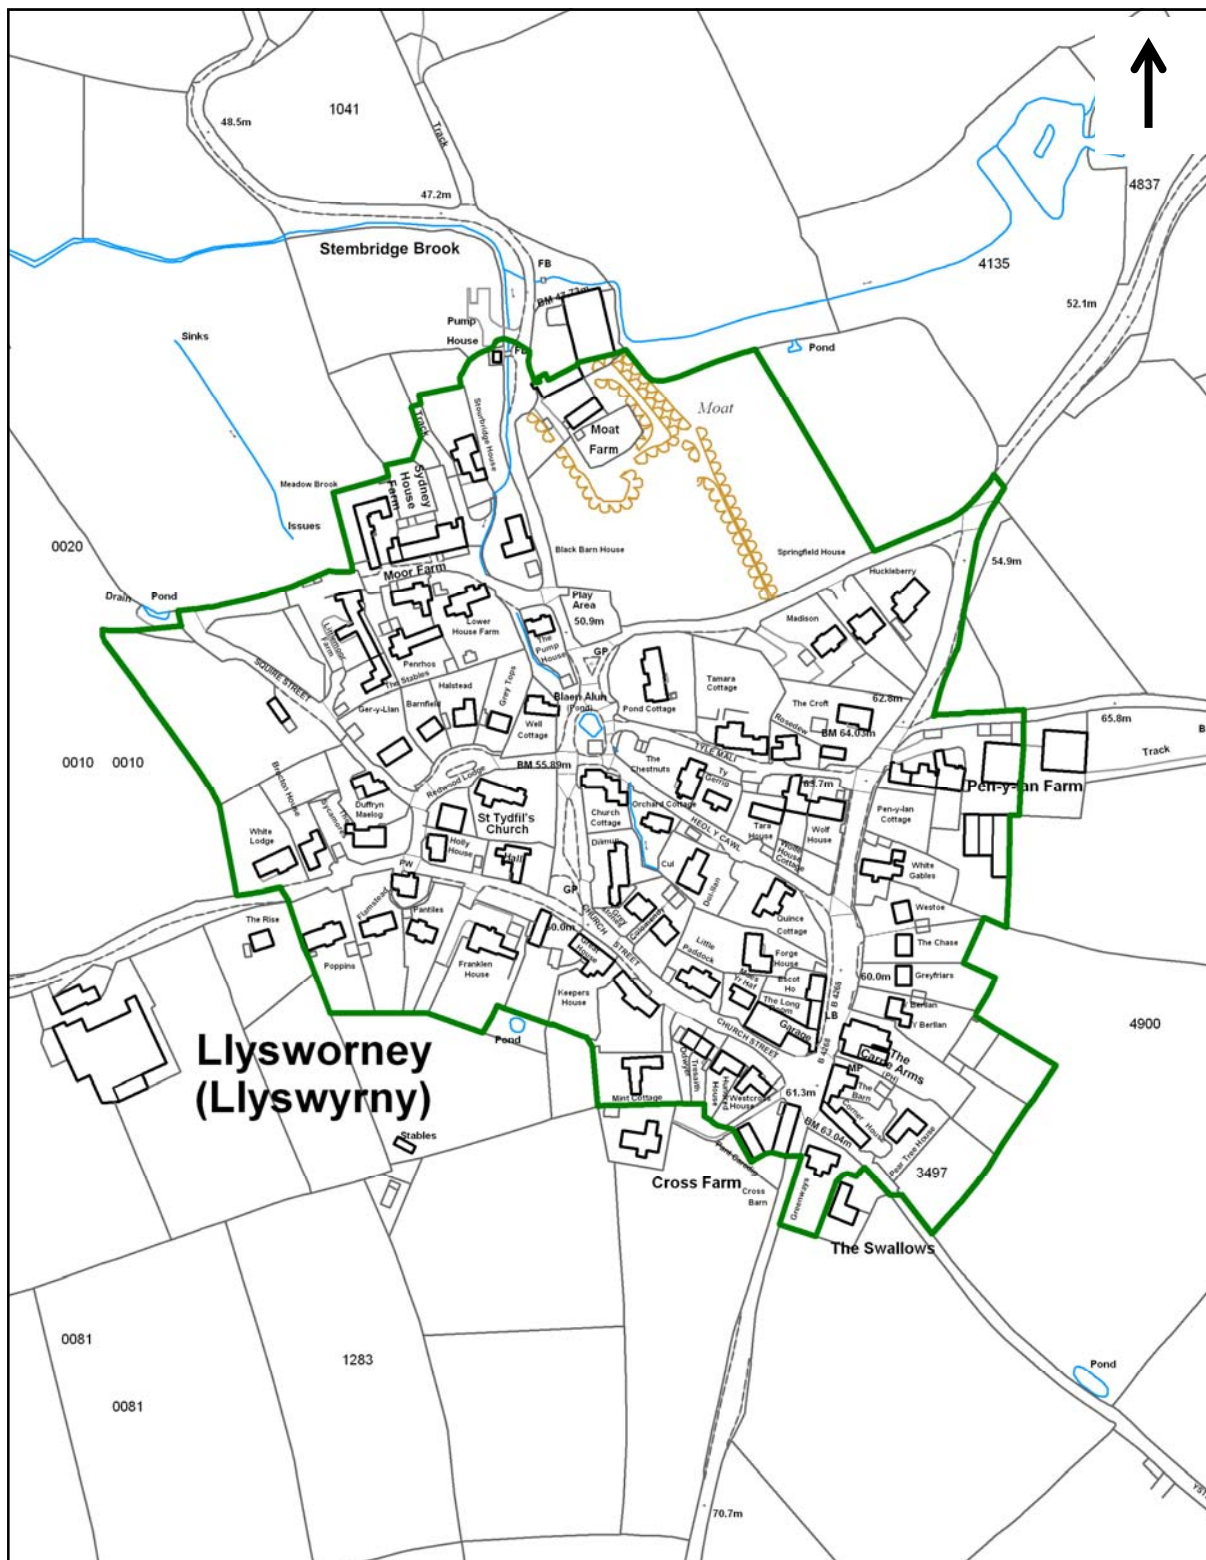

Llysworney Conservation Area

For further information please contact the Conservation & Design Team:
 (01446) 704626 / 8
www.valeofglamorgan.gov.uk

Vale of Glamorgan Council
 Dock Office
 Barry Docks
 Barry CF63 4RT

Not to Scale. For illustrative purposes only.
 First Designated: October 1970
 Amended: September 2009

© Crown copyright. All rights reserved.
 The Vale of Glamorgan Council.
 Licence No. 100023424 2009.
 © Hawlfraint y Goron. Cedwir pob hawl. Cyngor Bro Morgannwg rhif trwydded 100023424 2009.