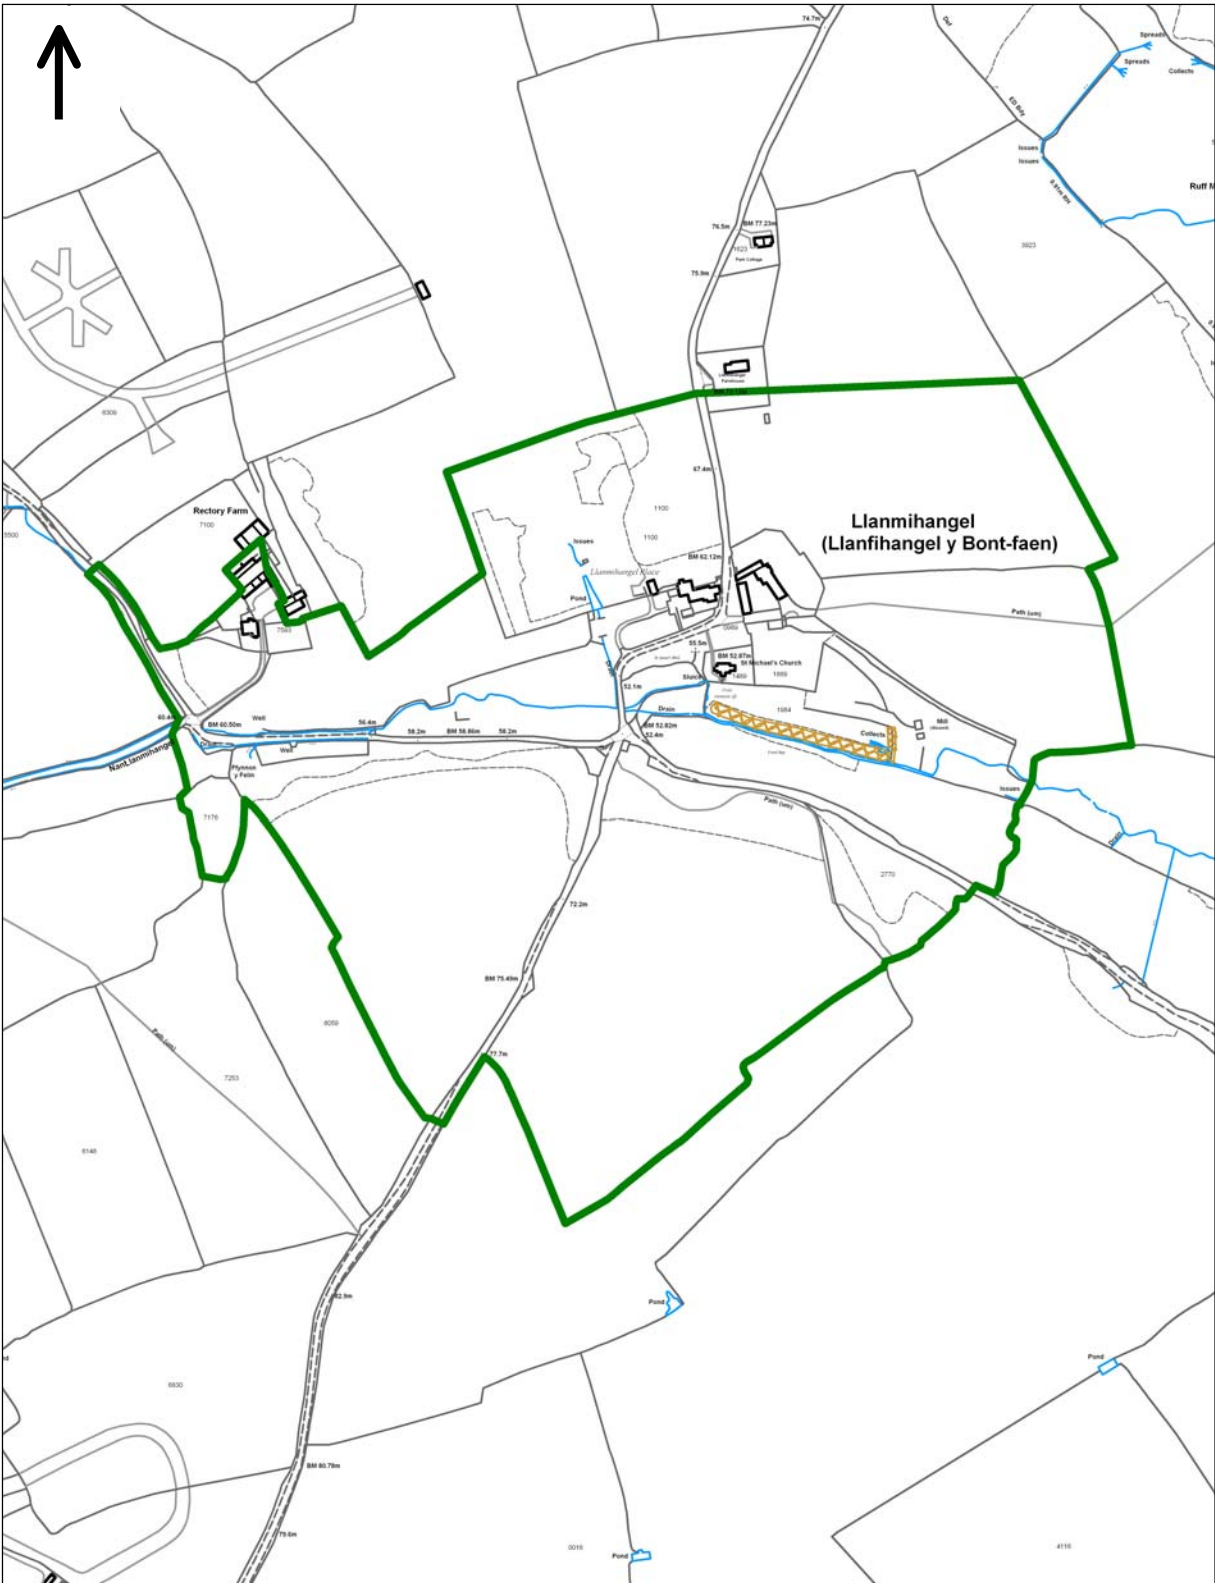

Llanmihangel Conservation Area

For further information please contact the Conservation & Design Team:
(01446) 704626 / 8
www.valeofglamorgan.gov.uk

Vale of Glamorgan Council
Dock Office
Barry Docks
Barry CF63 4RT

Not to Scale. For illustrative purposes only.
First Designated: August 1973

© Crown copyright. All rights reserved.
The Vale of Glamorgan Council.
Licence No. 100023424 2008.
© Hawlfraint y Goron. Cedwir pob hawl. Cyngor Bro Morgannwg rhif trwydded 100023424 2008.