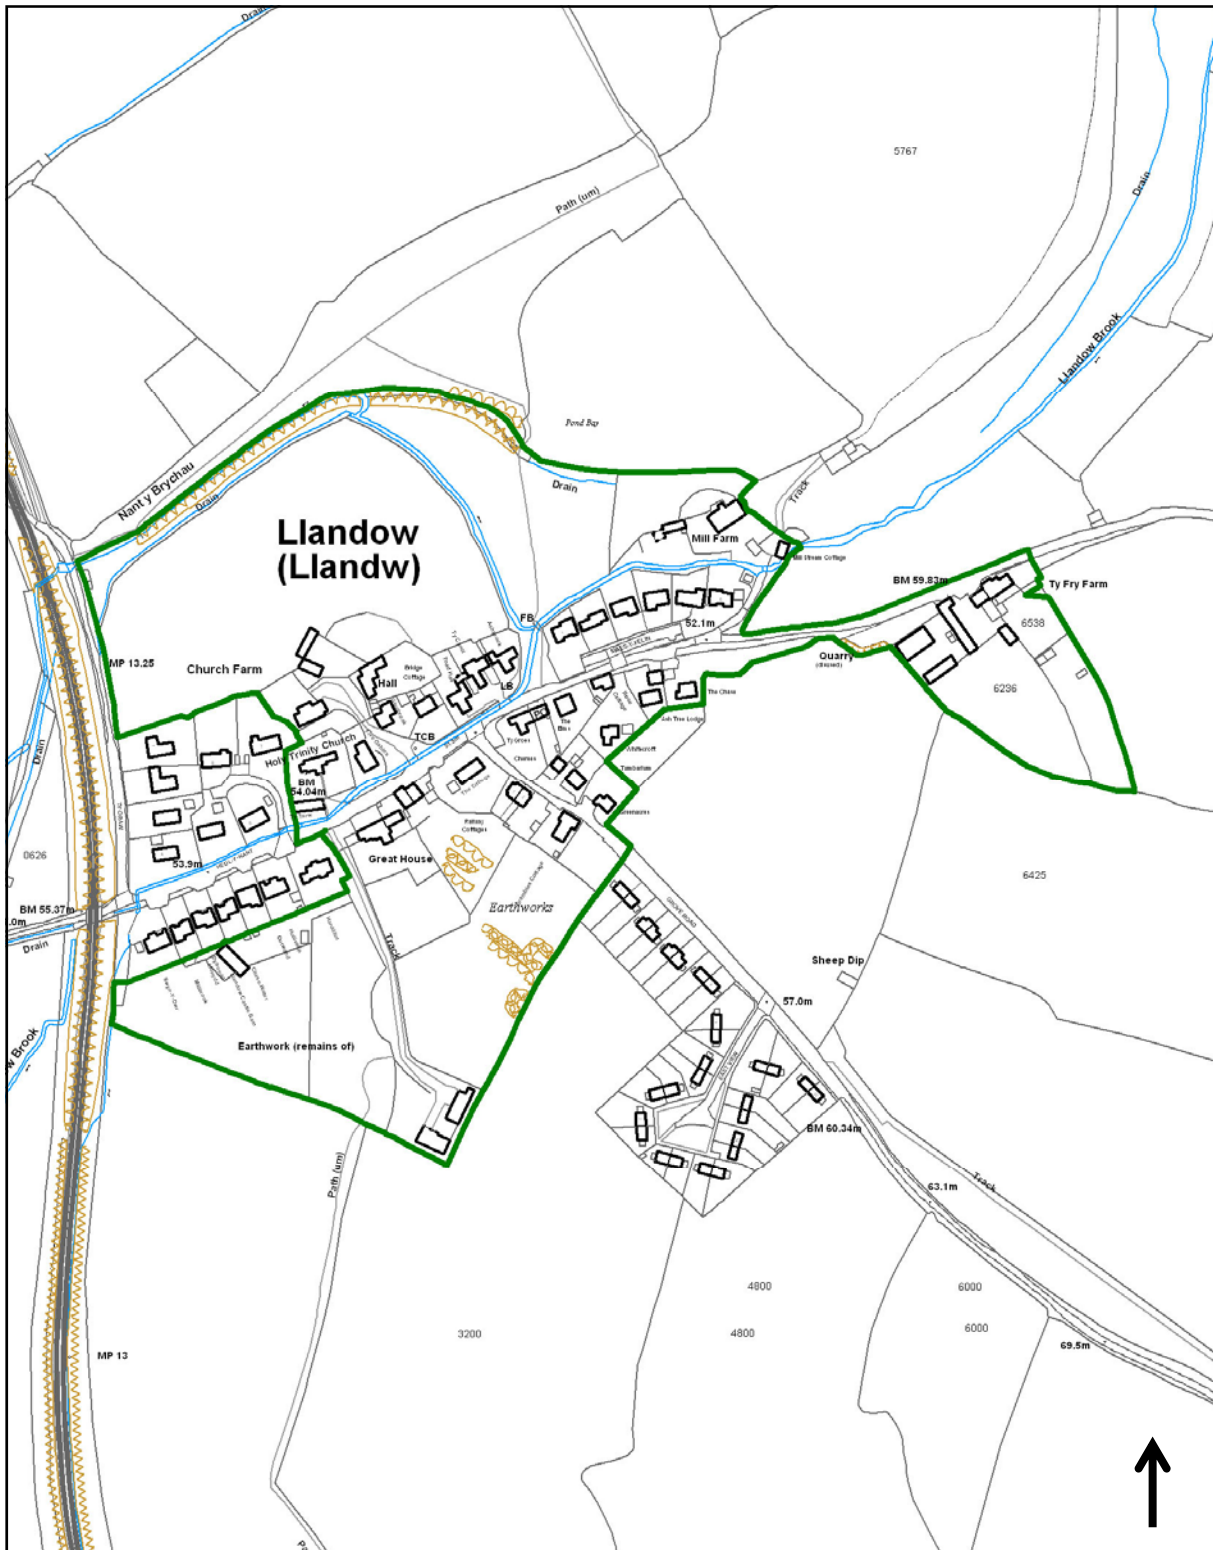

Llandow Conservation Area

For further information please contact the Conservation & Design Team:
 (01446) 704626 / 8
www.valeofglamorgan.gov.uk

Vale of Glamorgan Council
 Dock Office
 Barry Docks
 Barry CF63 4RT