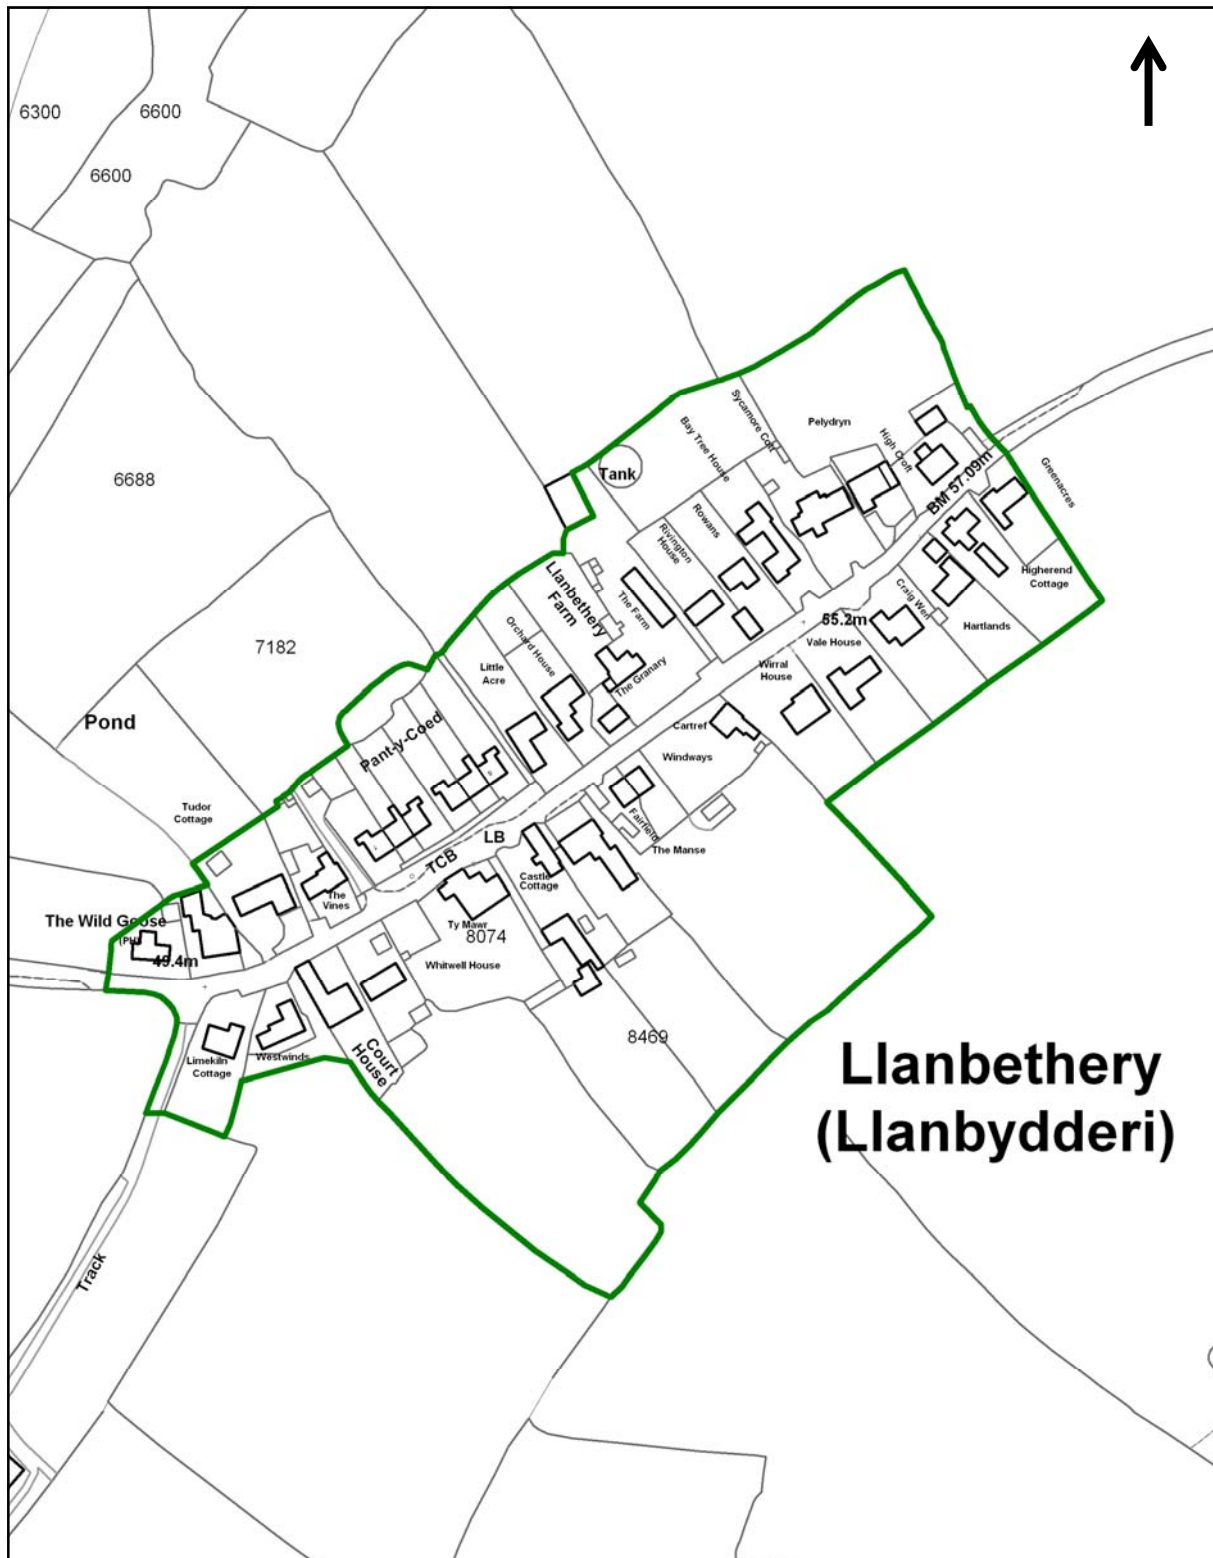

Llanbethery Conservation Area

Llanbethery (Llanbydderi)

For further information please contact the Conservation & Design Team:
 (01446) 704626 / 8
www.valeofglamorgan.gov.uk

Vale of Glamorgan Council
 Dock Office
 Barry Docks
 Barry CF63 4RT