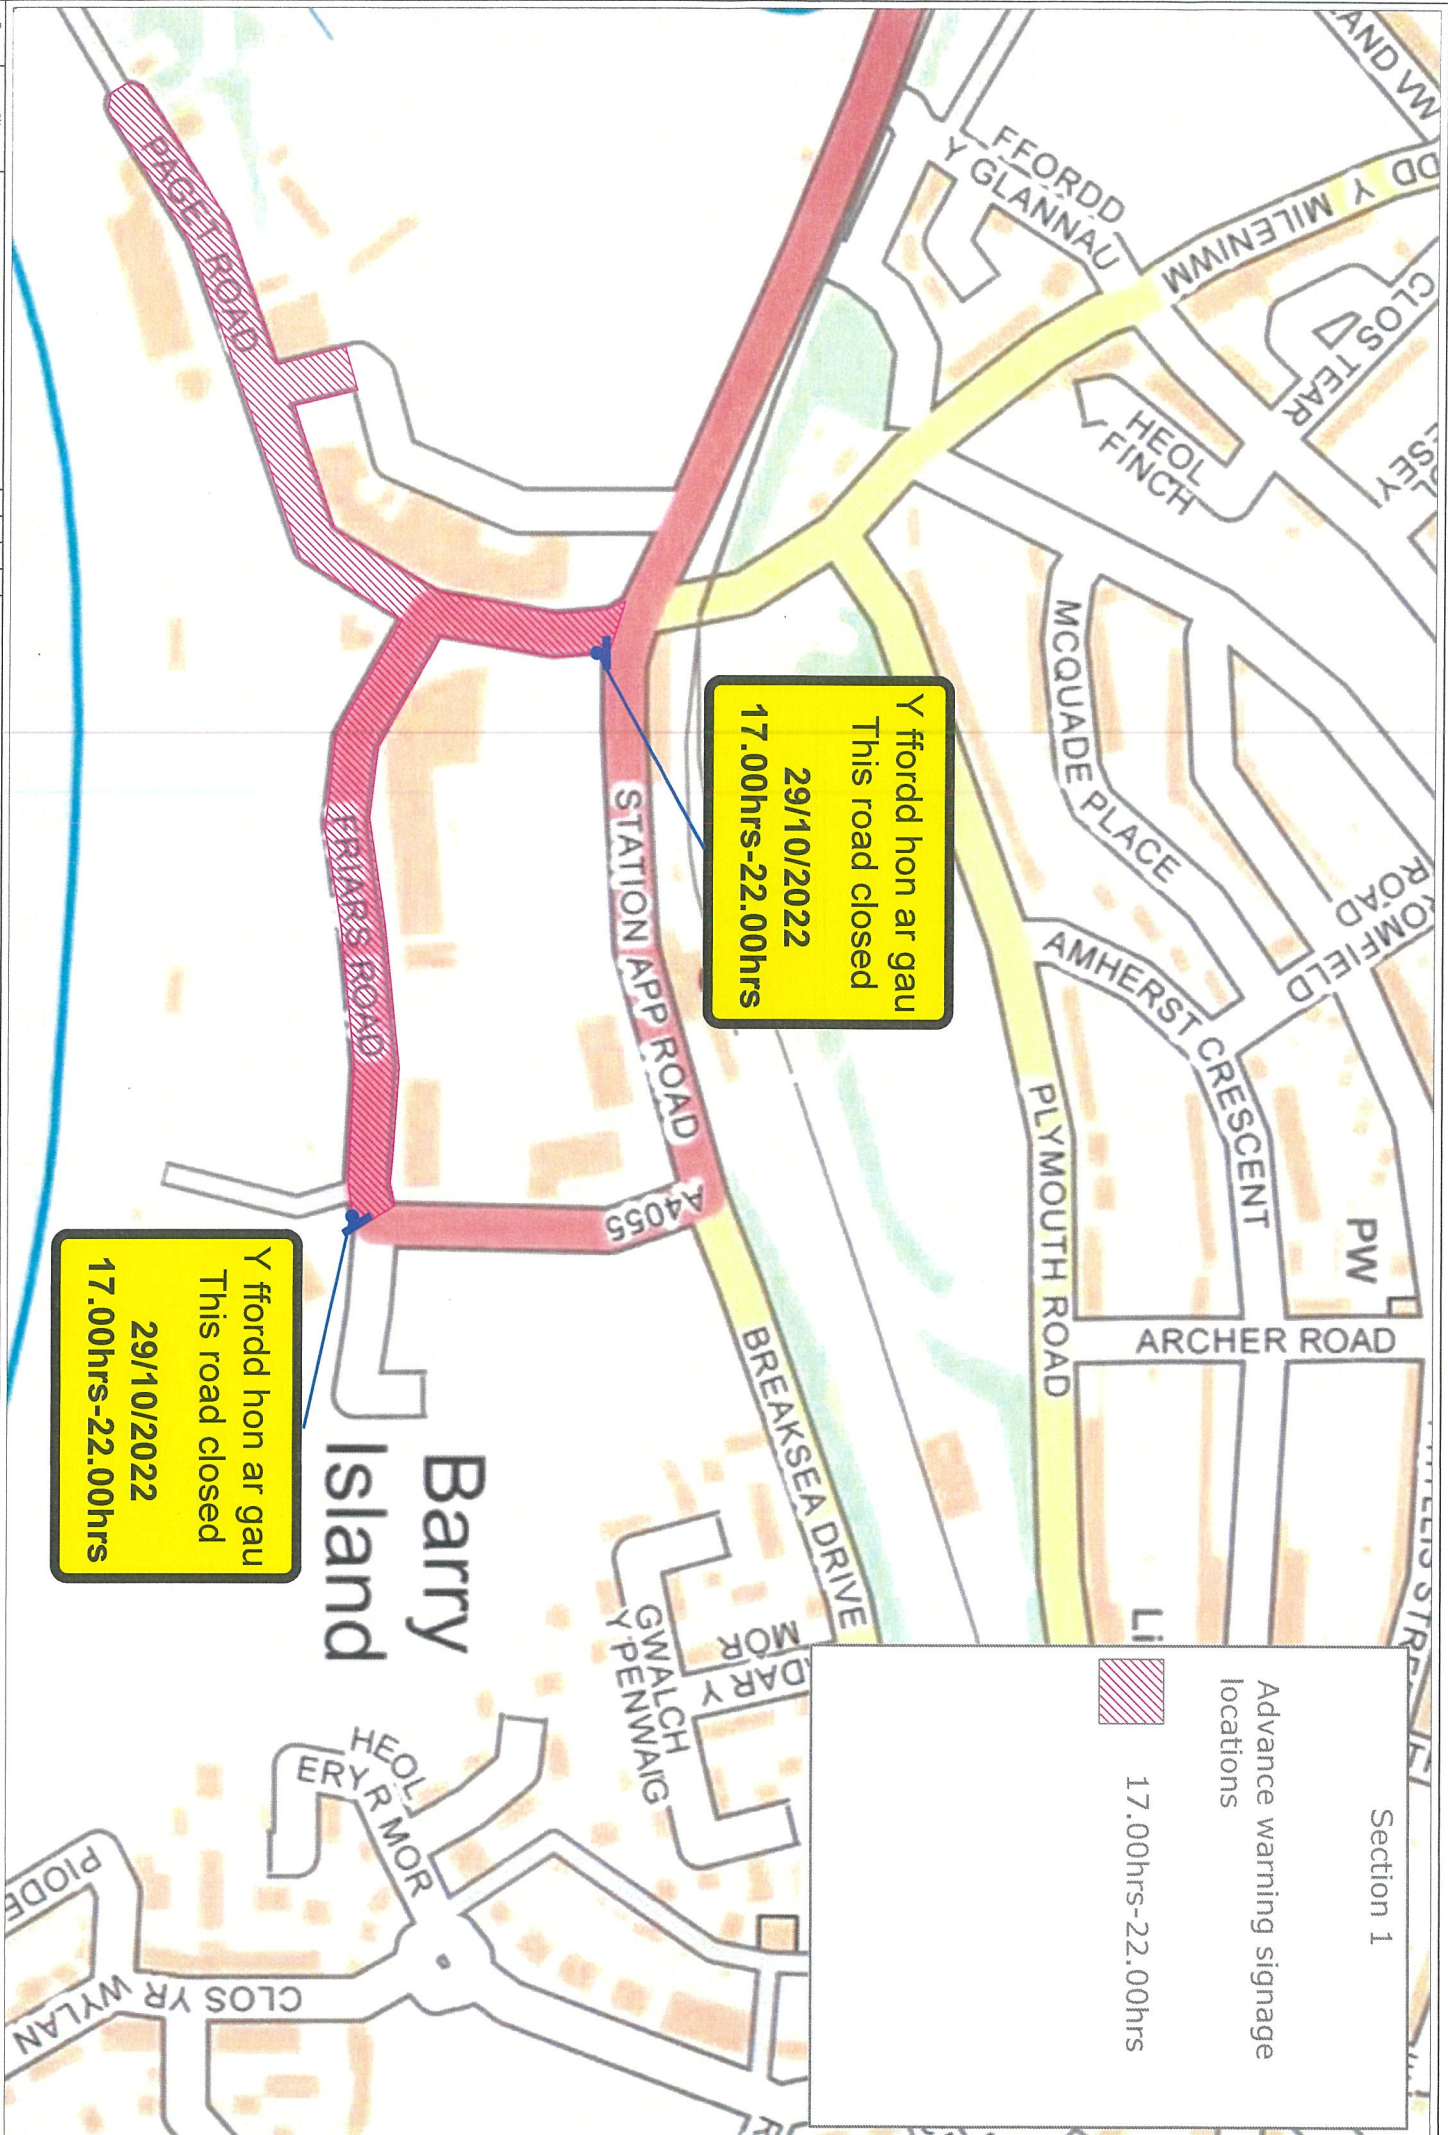

Y ffordd hon ar gau
This road closed
29/10/2022
17.00hrs-22.00hrs

Y ffordd hon ar gau
This road closed
29/10/2022
17.00hrs-22.00hrs

Section 1

Advance warning signage locations

17.00hrs-22.00hrs