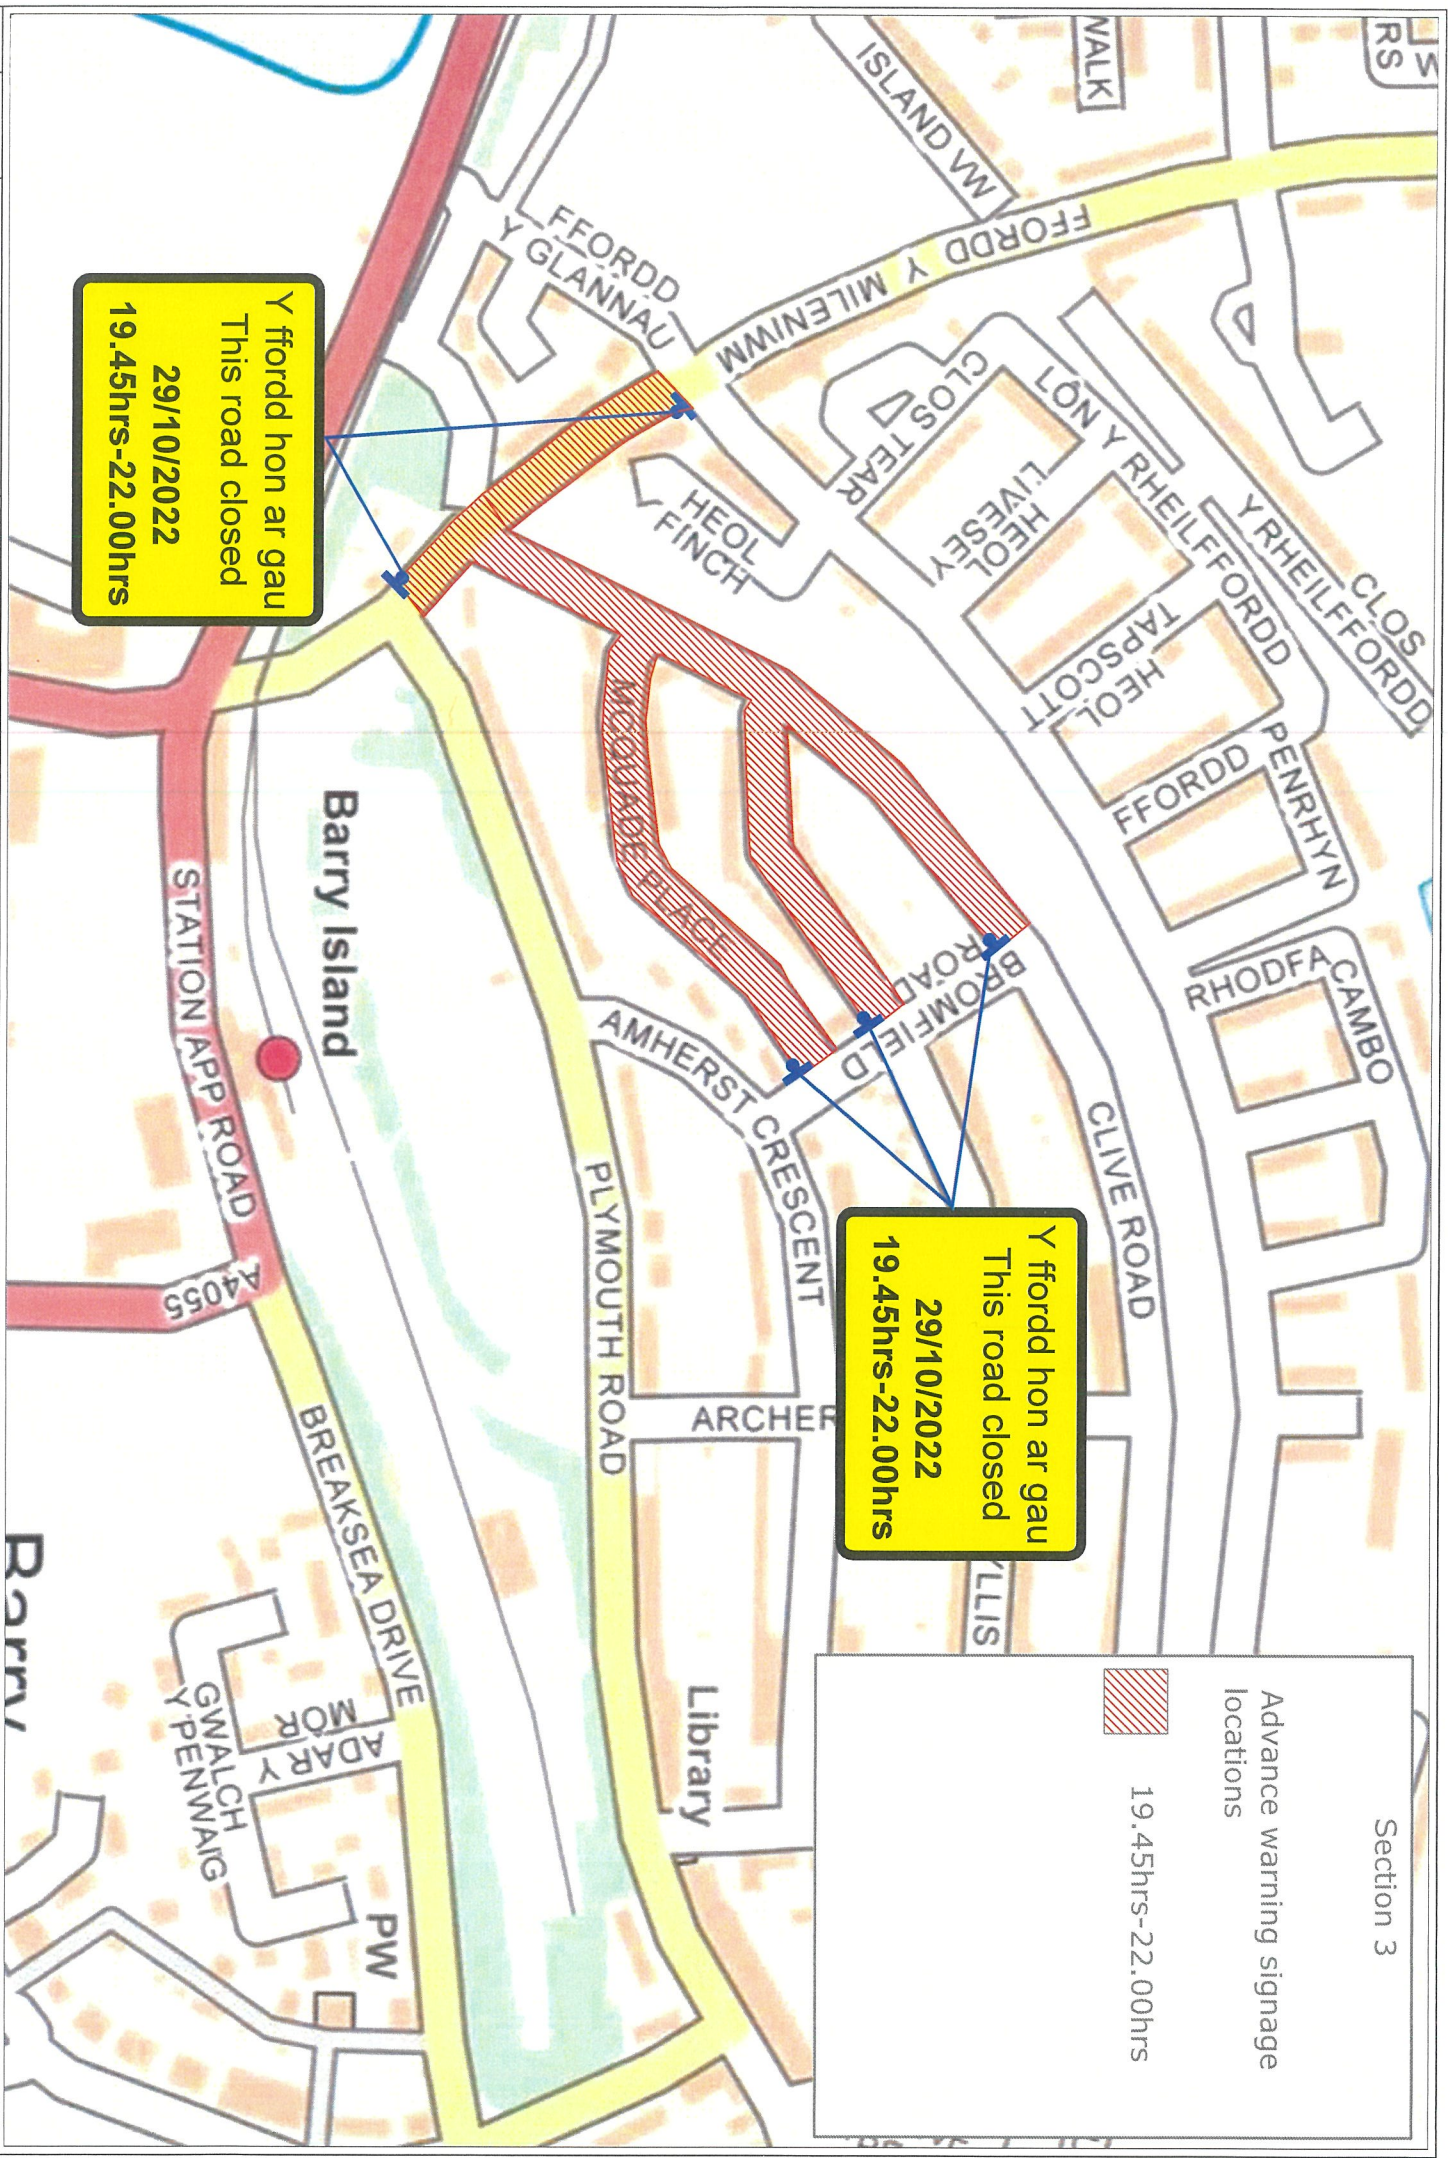

Road closed areas & times

	17.00hrs-22.00hrs
	18.00hrs-22.00hrs
	19.45hrs-22.00hrs

Forest Traffic Solutions Ltd
 Forest Traffic Solutions, Riverside Park, Barry
 Tel: 01633 284700 Fax: 01633 283212

Y ffordd hon ar gau
 This road closed
 29/10/2022
 17.00hrs-22.00hrs

Y ffordd hon ar gau
 This road closed
 29/10/2022
 17.00hrs-22.00hrs

Section 1

Advance warning signage locations

17.00hrs-22.00hrs

Client:	Alan Barnham
Project:	Barry Island Fireworks Display
Drawing:	Traffic management arrangement
Drawing no:	SNCC04 0001c
Revision:	
Scale:	NTS
Client:	Forest Traffic Signals Ltd
Project:	Forest Island Road/Sea Road
Ref:	0153334070136 0153333272
Rev:	CHK: ANB
Drawn:	14/09/22

Y ffordd hon ar gau
This road closed
29/10/2022
19.45hrs-22.00hrs

Y ffordd hon ar gau
This road closed
29/10/2022
19.45hrs-22.00hrs

Section 3

Advance warning signage locations

19.45hrs-22.00hrs